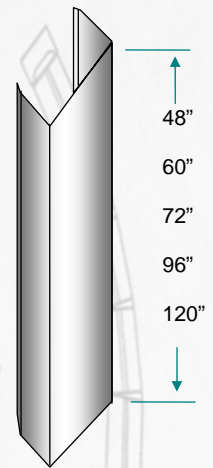

STAINLESS STEEL WALL END GUARDS

- *SATIN finish stainless steel
- *TYPE 430 grade
- *22 & 18 ga. material
- *PVC removable protective coating
- *All edges deburred corners rounded