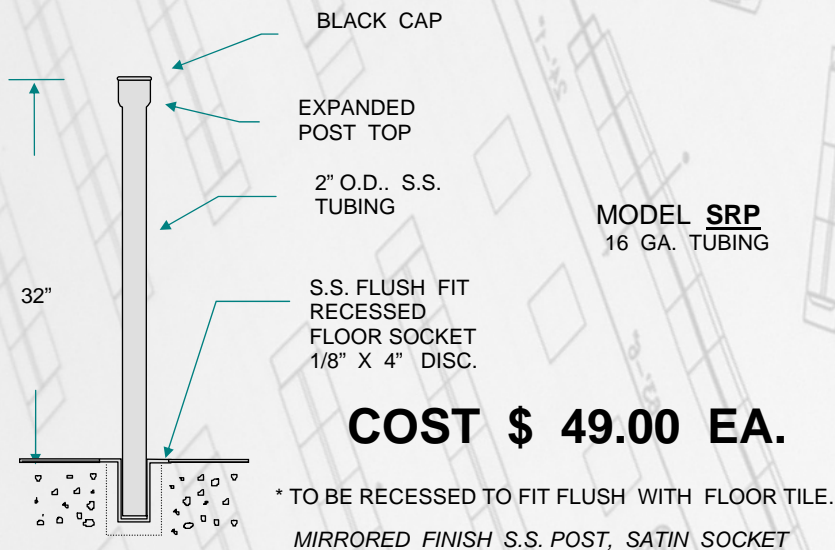

STAINLESS STEEL 2" REMOVABLE POST

STAINLESS STEEL BOLLARD POSTS

1 1/2 THRU 6" DIA.

16, 14, 11 GA. MODELS