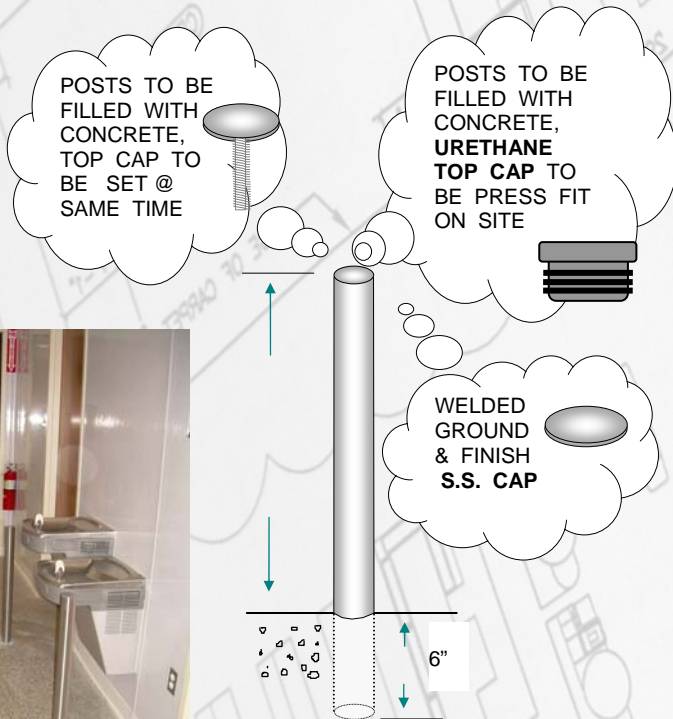

STAINLESS STEEL 2" REMOVABLE POST

STAINLESS STEEL BOLLARD POSTS

1 1/2 THRU 6" DIA.

16, 14, 11 GA. MODELS