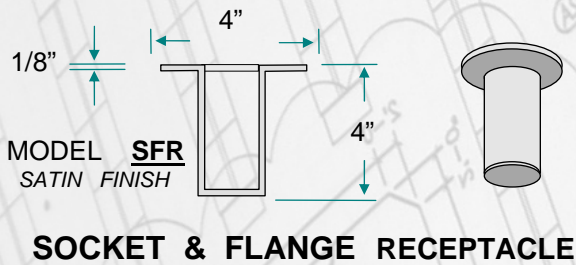

STAINLESS STEEL 2" REMOVABLE POST

STAINLESS STEEL BOLLARD POSTS

1 1/2 THRU 6" DIA.

16, 14, 11 GA. MODELS