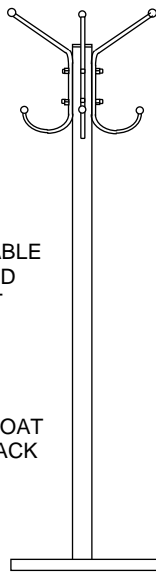

RADIUS RAIL

MITERED RAIL

1/2" PICKET STYLE RAIL

HORIZONTAL STYLE RAIL WITH OFFSET VERTICAL MOUNTING

S.S. BOAT ANCHOR CRADLE

HAIR DRYER HOLDER

MAIL BOX

COMMUNICATION KIOSK

REMOVABLE GUARD POST

COAT RACK

DUAL REMOVABLE GUARD POST

ROUND REMOVABLE BOLLARD POST

REMOVABLE STEEL CHANNEL & BOLLARD POSTS

SQUARE REMOVABLE BOLLARD POST

CUSTOM S.S. STRUCTURAL DECORATIVE COLUMNS

S.S. CART BUMPER

9 FT. TALL CONE COLUMN WITH S.S. RINGS & TOE KICKS

STAINLESS STEEL RAILING

BOTTLE RETURN TRASH CHUTES

MIRRORED FINISH COMPONENT RAIL