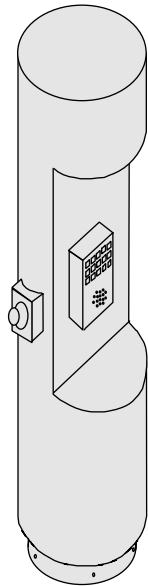

RADIUS RAIL

MITERED RAIL

1/2" PICKET STYLE RAIL

HORIZONTAL STYLE RAIL WITH OFFSET VERTICAL MOUNTING

S.S. BOAT ANCHOR CRADLE

HAIR DRYER HOLDER

MAIL BOX

COMMUNICATION KIOSK

REMOVABLE GUARD POST

COAT RACK

DUAL REMOVABLE GUARD POST

ROUND REMOVABLE BOLLARD POST

REMOVABLE STEEL CHANNEL & BOLLARD POSTS

SQUARE REMOVABLE BOLLARD POST

CUSTOM S.S. STRUCTURAL DECORATIVE COLUMNS

S.S. CART BUMPER

9 FT. TALL CONE COLUMN WITH S.S. RINGS & TOE KICKS

STAINLESS STEEL RAILING

BOTTLE RETURN TRASH CHUTES

MIRRORED FINISH COMPONENT RAIL