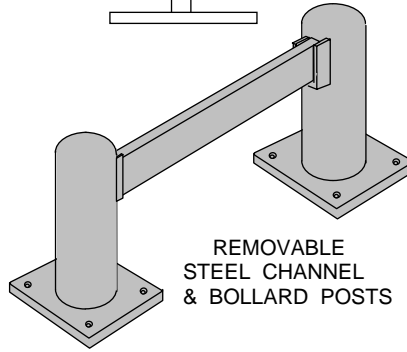

RADIUS RAIL

MITERED RAIL

1/2" PICKET STYLE RAIL

HORIZONTAL STYLE RAIL WITH OFFSET VERTICAL MOUNTING

S.S. BOAT ANCHOR CRADLE

HAIR DRYER HOLDER

MAIL BOX

COMMUNICATION KIOSK

REMOVABLE GUARD POST

COAT RACK

DUAL REMOVABLE GUARD POST

ROUND REMOVABLE BOLLARD POST

REMOVABLE STEEL CHANNEL & BOLLARD POSTS

SQUARE REMOVABLE BOLLARD POST

CUSTOM S.S. STRUCTURAL DECORATIVE COLUMNS

S.S. CART BUMPER

9 FT. TALL CONE COLUMN WITH S.S. RINGS & TOE KICKS

STAINLESS STEEL RAILING

BOTTLE RETURN TRASH CHUTES

MIRRORED FINISH COMPONENT RAIL