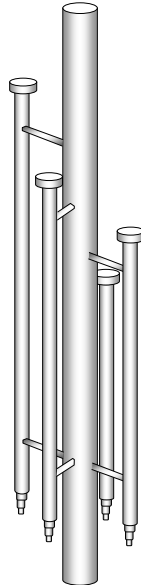

RADIUS RAIL

MITERED RAIL

1/2" PICKET STYLE RAIL

HORIZONTAL STYLE RAIL WITH OFFSET VERTICAL MOUNTING

S.S. BOAT ANCHOR CRADLE

HAIR DRYER HOLDER

MAIL BOX

COMMUNICATION KIOSK

REMOVABLE GUARD POST

COAT RACK

DUAL REMOVABLE GUARD POST

ROUND REMOVABLE BOLLARD POST

REMOVABLE STEEL CHANNEL & BOLLARD POSTS

SQUARE REMOVABLE BOLLARD POST

CUSTOM S.S. STRUCTURAL DECORATIVE COLUMNS

S.S. CART BUMPER

9 FT. TALL CONE COLUMN WITH S.S. RINGS & TOE KICKS

STAINLESS STEEL RAILING

BOTTLE RETURN TRASH CHUTES

MIRRORED FINISH COMPONENT RAIL