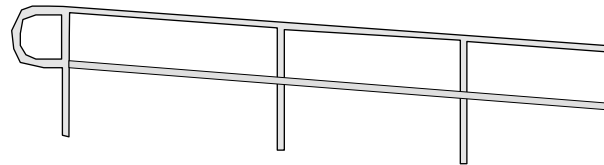

RADIUS RAIL

MITERED RAIL

1/2" PICKET STYLE RAIL

HORIZONTAL STYLE RAIL WITH OFFSET VERTICAL MOUNTING

S.S. BOAT ANCHOR CRADLE

HAIR DRYER HOLDER

MAIL BOX

COMMUNICATION KIOSK

REMOVABLE GUARD POST

COAT RACK

DUAL REMOVABLE GUARD POST

ROUND REMOVABLE BOLLARD POST

REMOVABLE STEEL CHANNEL & BOLLARD POSTS

SQUARE REMOVABLE BOLLARD POST

CUSTOM S.S. STRUCTURAL DECORATIVE COLUMNS

S.S. CART BUMPER

9 FT. TALL CONE COLUMN WITH S.S. RINGS & TOE KICKS

STAINLESS STEEL RAILING

BOTTLE RETURN TRASH CHUTES

MIRRORED FINISH COMPONENT RAIL