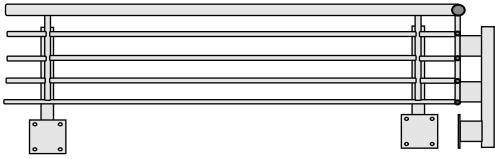

RADIUS RAIL

MITERED RAIL

1/2" PICKET STYLE RAIL

HORIZONTAL STYLE RAIL WITH OFFSET VERTICAL MOUNTING

S.S. BOAT ANCHOR CRADLE

HAIR DRYER HOLDER

MAIL BOX

COMMUNICATION KIOSK

REMOVABLE GUARD POST

COAT RACK

DUAL REMOVABLE GUARD POST

ROUND REMOVABLE BOLLARD POST

REMOVABLE STEEL CHANNEL & BOLLARD POSTS

SQUARE REMOVABLE BOLLARD POST

CUSTOM S.S. STRUCTURAL DECORATIVE COLUMNS

S.S. CART BUMPER

9 FT. TALL CONE COLUMN WITH S.S. RINGS & TOE KICKS

STAINLESS STEEL RAILING

BOTTLE RETURN TRASH CHUTES

MIRRORED FINISH COMPONENT RAIL